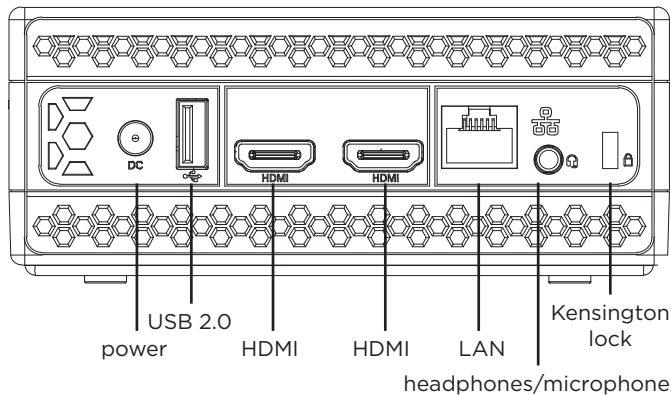

UMAX

- EN
- CZ
- SK
- PL
- HU

U-Box J50

GETTING TO KNOW YOUR COMPUTER

INSTALLING 2.5" HDD/SSD

1.

2.

3.

TURNING ON YOUR COMPUTER

press to turn on

INSTALLING VESA MOUNT

WORKING WITH WINDOWS® 10

- | | | | |
|--|---|---|--|
|  | | Launches the Start menu | |
|  | + |  | Launches Action Center |
|  | + |  | Launches the desktop |
|  | + |  | Launches the File Explorer |
|  | + |  | Opens the Share panel |
|  | + |  | Launches Settings |
|  | + |  | Launches Connect panel |
|  | + |  | Activates the Lock screen |
|  | + |  | Minimizes all currently active windows |
|  | + |  | Launches Search |