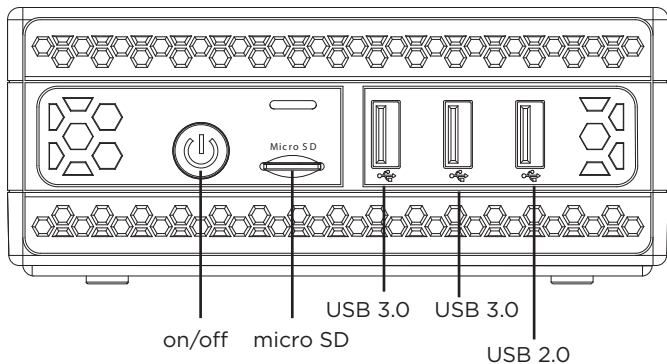

UMAX

- EN
- CZ
- SK
- PL
- HU

U-Box J50

GETTING TO KNOW YOUR COMPUTER

INSTALLING 2.5" HDD/SSD

1.

2.

3.