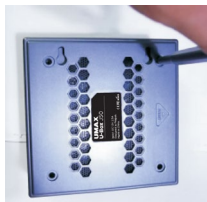

INSTALLING 2.5" HDD/SSD

1.