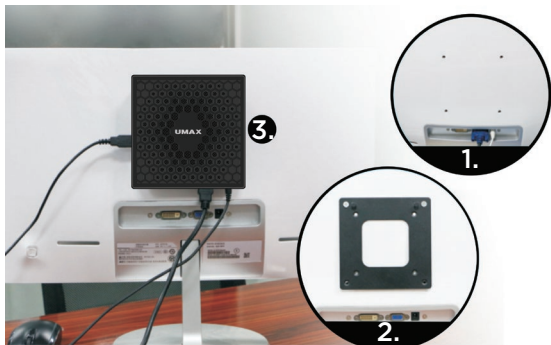

TURNING ON YOUR COMPUTER

press to turn on

INSTALLING VESA MOUNT

WORKING WITH WINDOWS® 10

- | | | | |
|--|---|---|--|
|  | | Launches the Start menu | |
|  | + |  | Launches Action Center |
|  | + |  | Launches the desktop |
|  | + |  | Launches the File Explorer |
|  | + |  | Opens the Share panel |
|  | + |  | Launches Settings |
|  | + |  | Launches Connect panel |
|  | + |  | Activates the Lock screen |
|  | + |  | Minimizes all currently active windows |
|  | + |  | Launches Search |