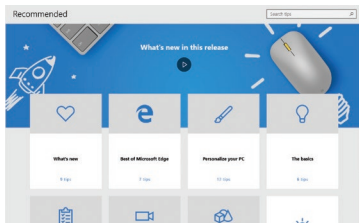

+		Launches Project panel
	+		Opens the Run windows
	+		Opens Ease of Access Center
	+		Opens the context menu of the Start button
	+		Launches the magnifier icon and zooms in your screen
	+		Zooms out your screen

WINDOWS 10 TIPS

The **Tips** app in Windows 10 is full of short-and-sweet tips that help you get the most out of Windows 10

Select the **Start** button, type **tips**, and then select **Tips** at the top of the list of results.