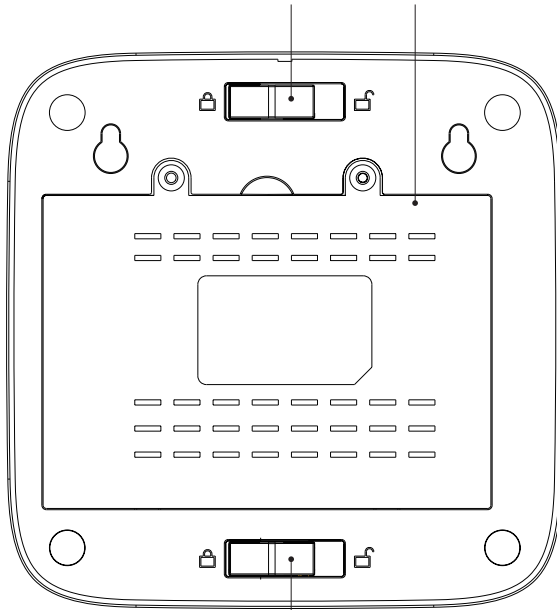

lock harddrive cover