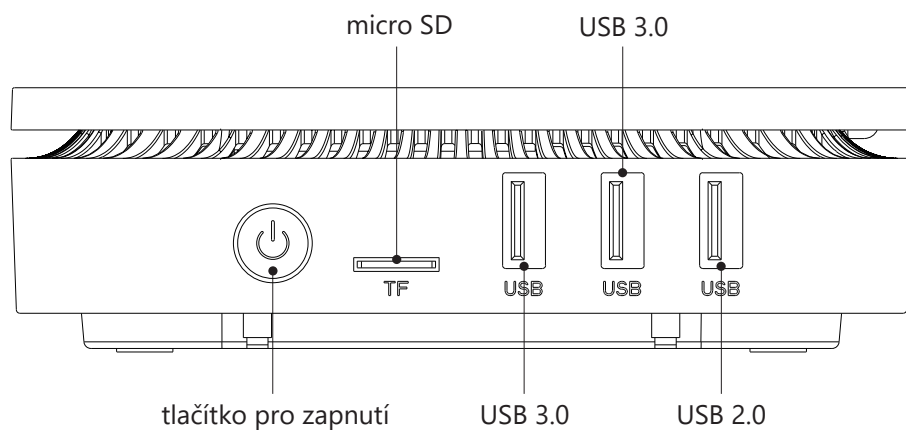

POPIS ZAŘÍZENÍ

CZ